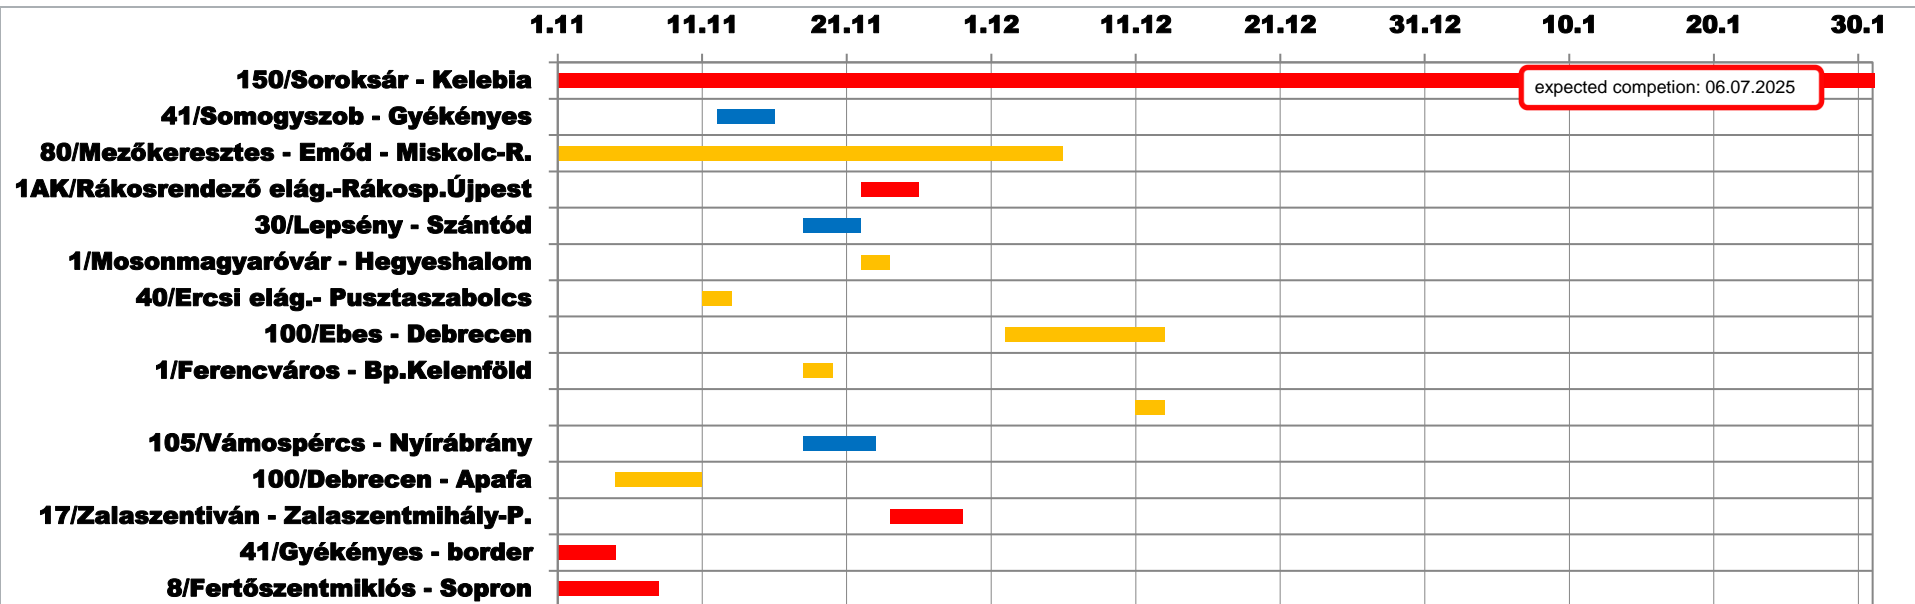

# Track closures in Hungary from November 2024 to January 2025

TODAY. TOMORROW. TOGETHER.

**WE  
ARE  
RAILCORE**

# Timeline of the Track closures from November 2024 to January 2025

expected completion: 06.07.2025

■ Total closures     
 ■ Capacity restriction     
 ■ Closures only on days or nights

# Important capacity restriction in Western Hungary (from November 2024 to January 2025)

Mosonmagyaróvár - Hegyeshalom:  
22.11.2024. 10:45 pm. to 24.11.  
3:10 pm. only one track

Fertőszentmiklós - Sopron  
18.10.2024. 6:00 am.  
to 08.11. 5:00 pm.