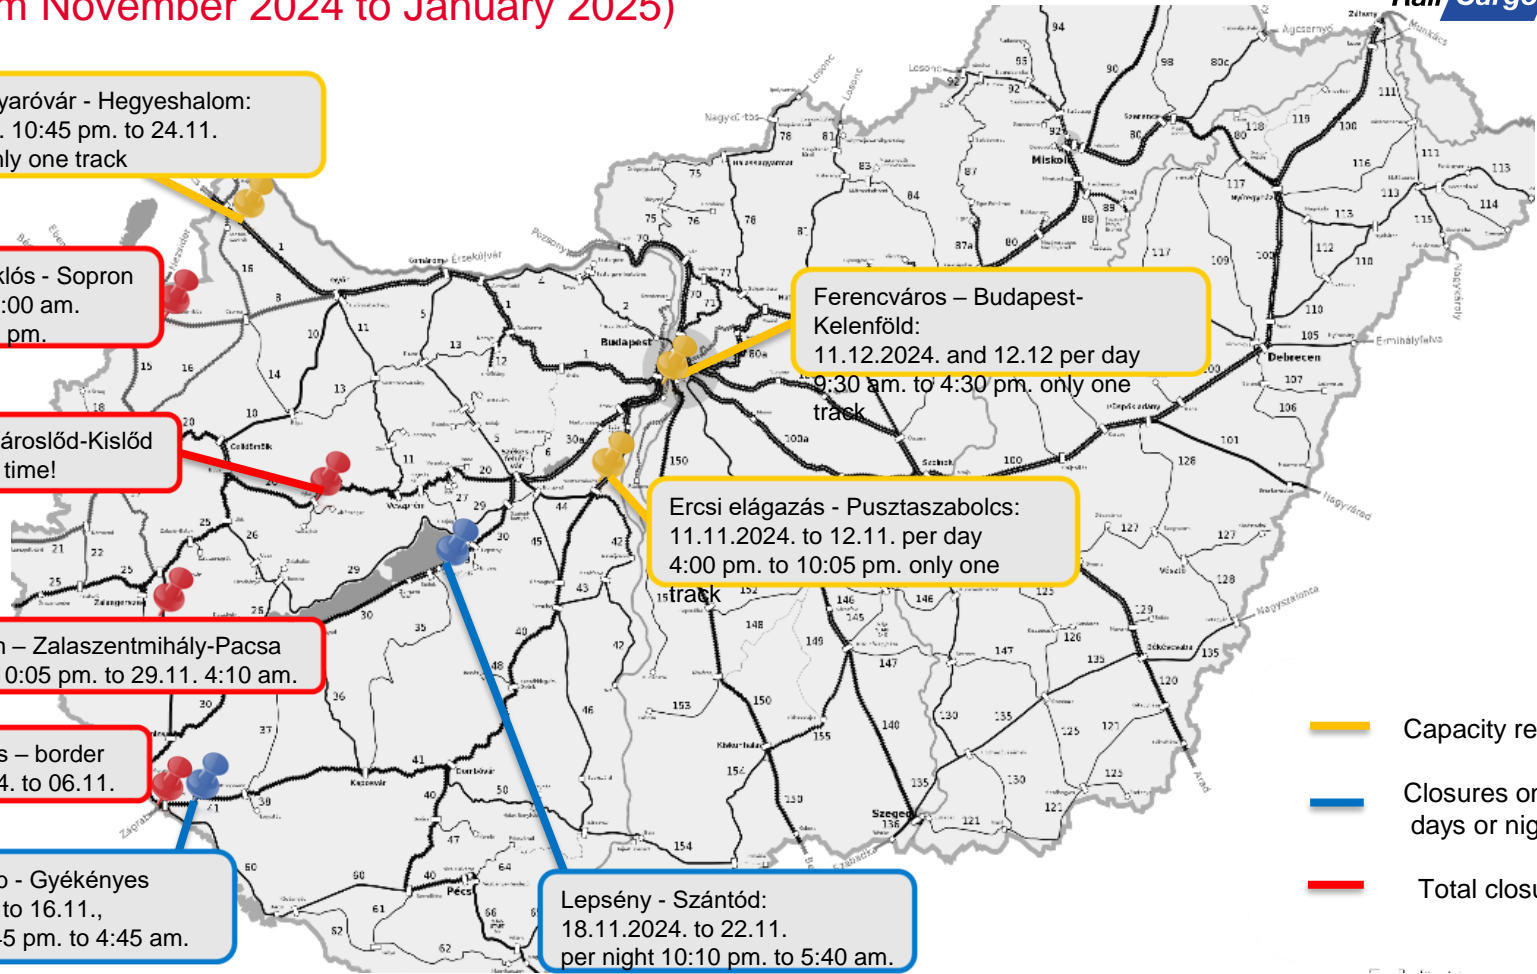

# Timeline of the Track closures from November 2024 to January 2025

expected completion: 06.07.2025

■ Total closures     
 ■ Capacity restriction     
 ■ Closures only on days or nights

# Important capacity restriction in Western Hungary (from November 2024 to January 2025)

Mosonmagyaróvár - Hegyeshalom:  
22.11.2024. 10:45 pm. to 24.11.  
3:10 pm. only one track

Fertőszentmiklós - Sopron  
18.10.2024. 6:00 am.  
to 08.11. 5:00 pm.

Szentgál – Városlőd-Kislőd  
until unknow time!

Zalaszentiván – Zalaszentmihály-Pacs  
24.11.2024. 10:05 pm. to 29.11. 4:10 am.

Gyékényes – border  
26.10.2024. to 06.11.

Somogyaszó - Gyékényes  
12.11.2024. to 16.11.,  
per night 8:45 pm. to 4:45 am.

Lepsény - Szántód:  
18.11.2024. to 22.11.  
per night 10:10 pm. to 5:40 am.

Ferencváros – Budapest-  
Kelenföld:  
11.12.2024. and 12.12 per day  
9:30 am. to 4:30 pm. only one  
track

Ercsi elágazás - Pusztaszabolcs:  
11.11.2024. to 12.11. per day  
4:00 pm. to 10:05 pm. only one  
track